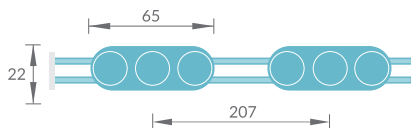

# CITI LENS RGBW

RGBW module

50-150 mm
12V
IP 68
165°
5 YEARS
RGBW

Dimensions:

Connection diagram:

The maximum number of modules connected in a single chain is 20 pcs. In case of use of the larger number of modules, please connect them to power supply by separate cables (parallel connection of chains).

Parameters	CITI LENS RGBW
Power/current	0.86W/72 mA
Voltage	12V
Luminous flux	19 lm - white, 7m - red, 15 lm - green, 3 lm - blue, 48 lm - RGBW
Lighting efficiency	90 lm/W - white, 30 lm/W - red, 67 lm/W = green, 15 lm/W - blue, 55 lm/W - RGBW
Beam angle	165°
Color temperature	RGBW (3000K, 4000K, 6500K)
Working temperature	-35° C ~ 60° C
Dimensions	65x22x11.2 mm
C2C distance	207 mm
Chip type	5050
IP protection	IP 68
Durability	50 000 h
Max in one chain(pcs)	30
Warranty(years)	5