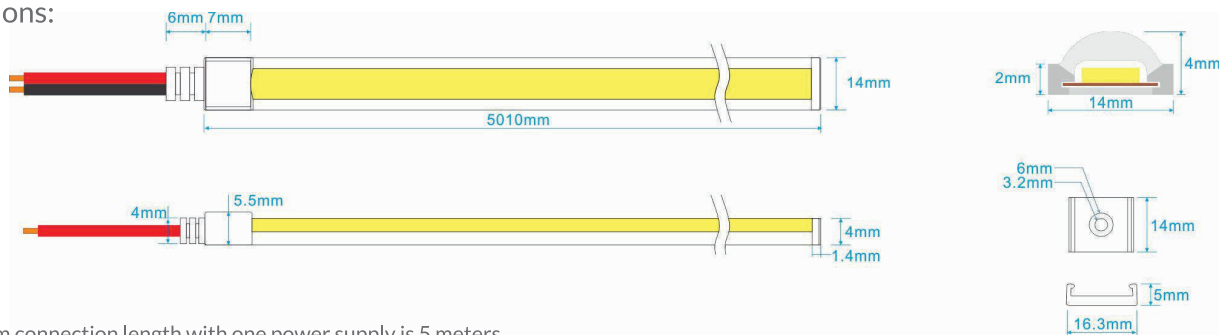

# LED strip Max COB 24V Ip65

Waterproof premium LED strips.

280 LED/m    24V    IP 65    3 YEARS    3000K to 6500K

## Dimensions:

## Note:

The maximum connection length with one power supply is 5 meters.

Parameters	Max LED COB 24V Ip65
Power per one meter	5W or 10W
Current	24V
Luminous efficiency	423 - 845 lm/W
Color temperature	3000K; 4000K; 6500K
LEDs per meter	240
Dimensions (length x width x height)	5010 x 14 x 4
Cutting distance	each 25 mm
CRI	90+
IP class	IP 65
Durability	50 000 h
Working temperature	~-25° - ~+45°
Warranty	3 years