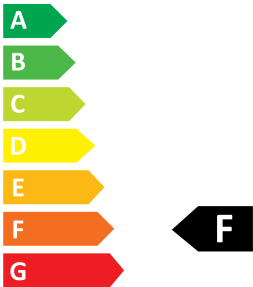

ENERG

AMC SYSTEM

MULTIWHITE 12V 0.72W 3000K-6500K

2

kWh/1000h

2019/2015