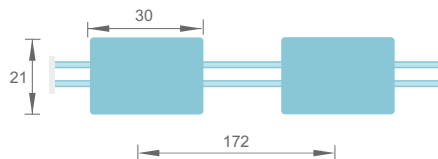

PANORAMA MINI

Wide-angle lens modules for shallow projects

| | | | | |
|-----------|--------|-------|---|------|
| 40-120 mm | 5 YEAR | IP 67 | 3000K, 4000K 5000K 6500K 7000K 8000K | 175° |
|-----------|--------|-------|---|------|

Dimensions:

Connection scheme:

Attention!:

The maximum number of modules connected in one chain is 20 pcs! In case of use of the larger number of modules, please connect them to power supply separate cables (parallel connection of chains).

| PARAMETERS | MINI PANORAMA |
|----------------------------------|--|
| Rated power/ fprwarding current | 1W/183mA |
| Voltage | 12V/24V |
| Luminus flux (lm) | 100 lm |
| Light efficiency (lm/W) | 100 lm/W |
| Beam angle | 175° |
| Color temperature | 3000K, 4000K, 5000K, 6500K, 7000K, 8000K |
| Operating temperature | -20° C ~ 50° C |
| Dimensions Lx W x H (mm) | 30x21x7mm |
| Module spacing (mm) | 172mm |
| LED | 3020 |
| Constant current drive | integrated |
| IP rating | IP 65 |
| LED lifespan | 50 000 h |
| Maximum quantity in single chain | 20 pcs |
| Warranty | 5 year |