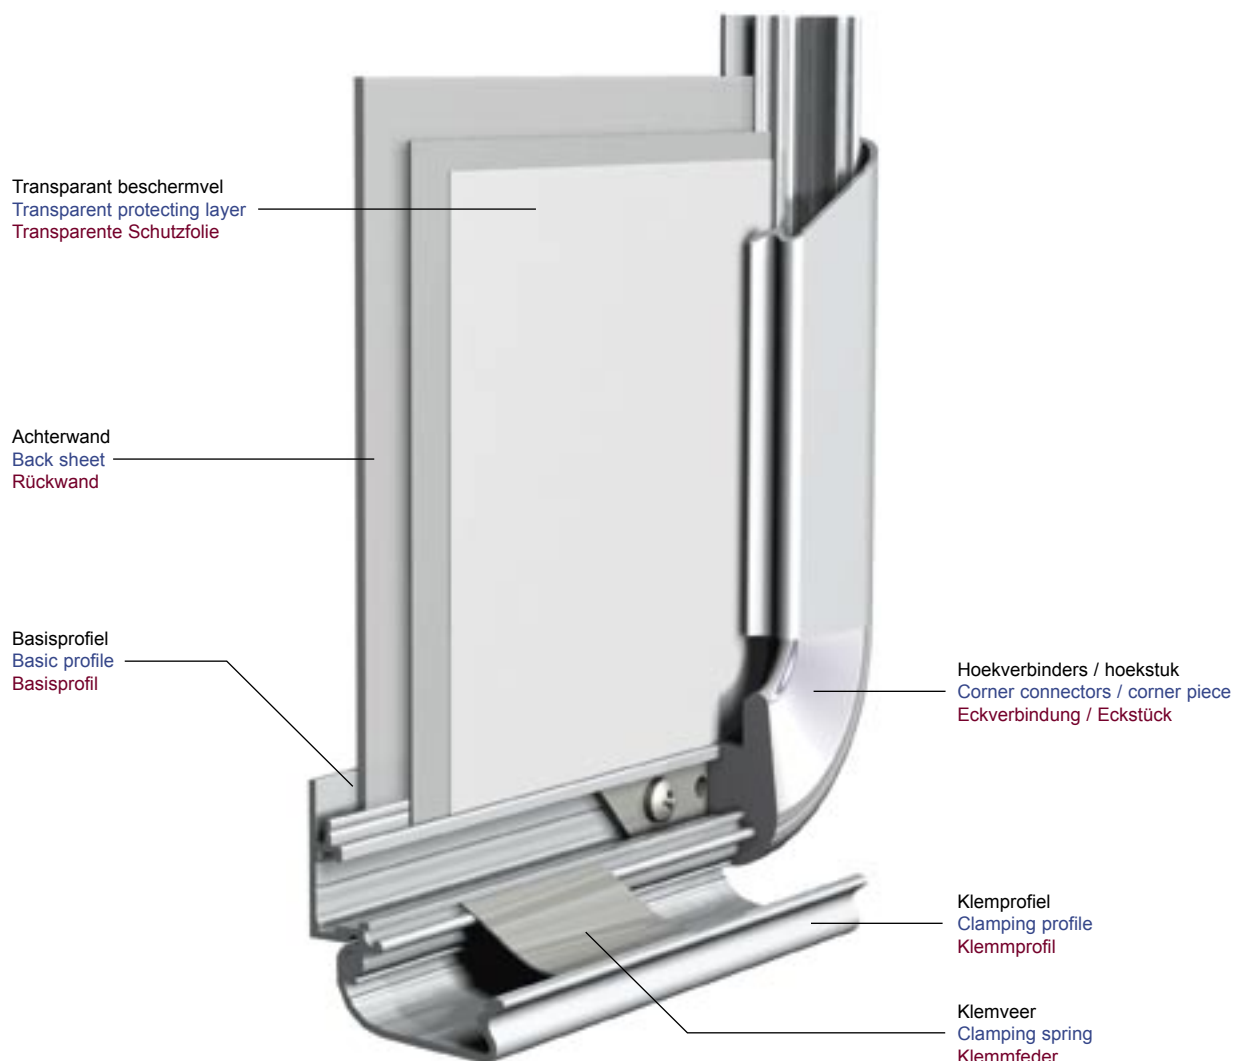

Wisselraamsystemen

Wisselraamsystemen; een programma profielen en toebehoren bestemd voor het vervaardigen van wissellijsten. Snelle uitwisseling van de poster is mogelijk doordat het wisselraam scharnierend open- en dichtklikt met behulp van klemveren. Er worden diverse profielbreedtes op voorraad gehouden in standaard uitvoering, nl. **18, 20, 25, 32, 45 en 86 mm** en 2 profielbreedtes in softlineuitvoering, nl. 32 en 45 mm. Daarnaast zijn er speciale beveiligde uitvoeringen, in **20, 32 en 45 SEC**, die slechts met behulp van de klemsleutel te openen zijn. Alle profielen kunnen in verstek worden gezaagd en met hoekverbinders worden gemonteerd. Voor een aantal profielen bestaan ook ronde hoekstukken uit kunststof. Het basisprofiel is altijd brute; de klemprofielen zijn brute en blank geanodiseerd op voorraad. Profielen en hoekstukken kunnen in overleg in andere kleuren worden geleverd. Posterwissellijsten zijn tevens op maat leverbaar: **Formaat A4-A3-A2-A1-A0-1000x700, speciale afmetingen op aanvraag.**

Interchangeable frame systems

Interchangeable frame systems; a range of profiles and other parts for assembling quick-change frames. Quick changing of advertisement posters is possible because the frame can be hinged open and clicked shut using clamping springs. A variety of profile widths are kept in stock for the Standard model, **18, 20, 25, 32, 45 and 86 mm**, and 2 profile widths in Softline, 32 and 45 mm. There are also special Security profiles, in **20, 32 and 45 SEC**, which can only be opened using the clamping key. All profiles can be mitred and assembled using corner fasteners. For a number of profiles there are also rounded synthetic corner pieces available. The basic profile is always in mill finish; the clamping profiles are available in mill finish or anodised finished from stock. Profiles and corner pieces can be made to order in colour. Interchangeable poster frames are also available to order: **Size : A4-A3-A2-A1-A0-1000x700; special dimensions on request.**

Wechselrahmensysteme